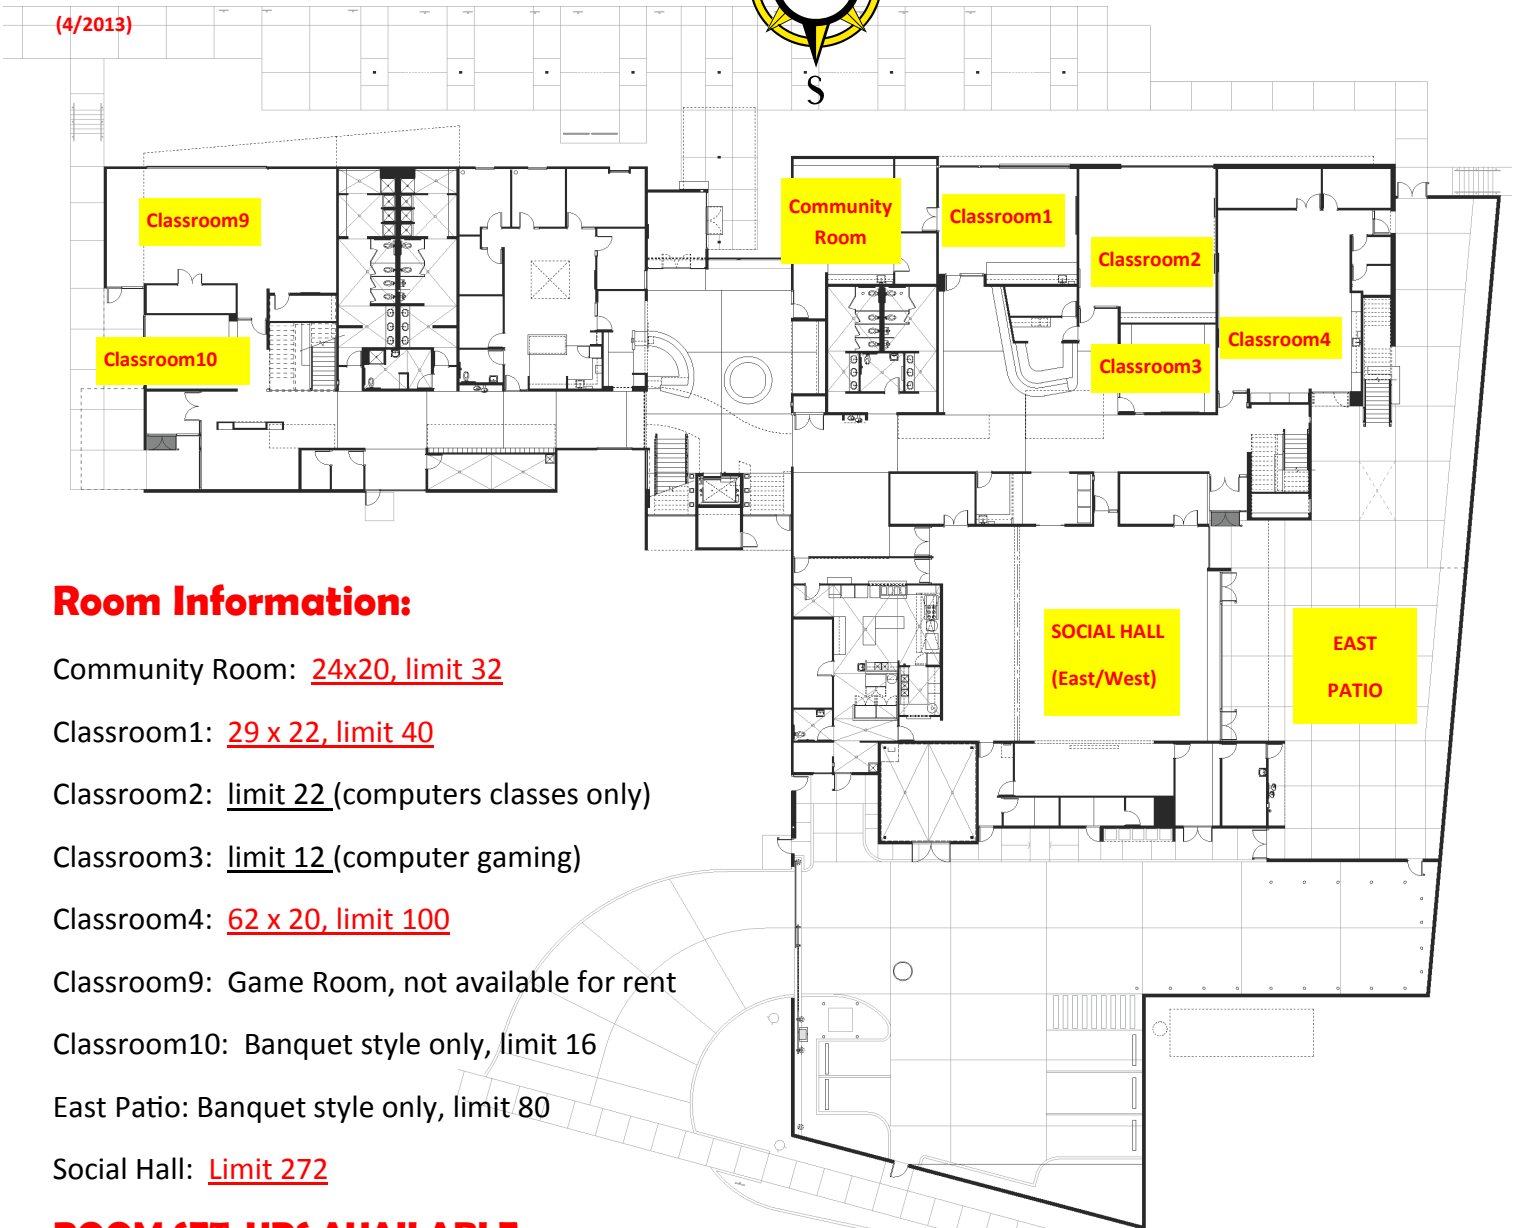

# FIRST FLOOR

### Room Information:

Community Room: 24x20, limit 32

Classroom1: 29 x 22, limit 40

Classroom2: limit 22 (computers classes only)

Classroom3: limit 12 (computer gaming)

Classroom4: 62 x 20, limit 100

Classroom9: Game Room, not available for rent

Classroom10: Banquet style only, limit 16

East Patio: Banquet style only, limit 80

Social Hall: Limit 272

### ROOM SET-UPS AVAILABLE:

Classroom Style

Theatre Style

Banquet Style

Conference Room Style

U-Shape Style

Picture Frame Style